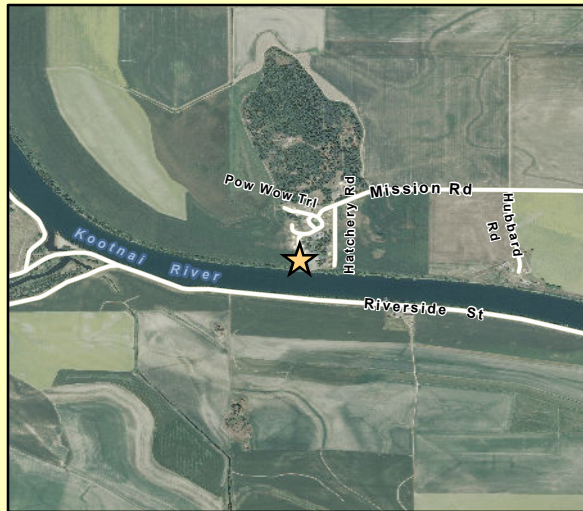

Mapper: ema6580

Tribal Hatchery Site

Twin Rivers Proposed Project Site

Kootenai Aquaculture Project Site Location Map

-  highways
-  Rivers (24k)
-  local streets
-  Water Body (24k)

Map Date: 9/29/2011

This product was made for informational and display purposes only and was created with best available data at time of production. It does not represent any legal information or boundaries.