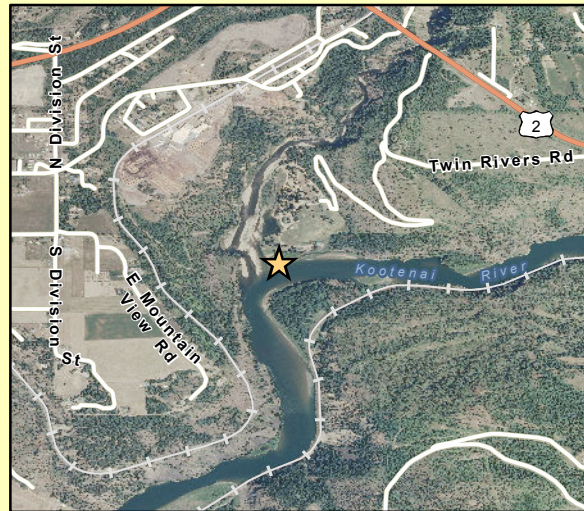

Mapper: ema6580

Tribal Hatchery Site

Twin Rivers Proposed Project Site

Kootenai Aquaculture Project Site Location Map

-  highways
-  Rivers (24k)
-  local streets
-  Water Body (24k)

Map Date: 9/29/2011

This product was made for informational and display purposes only and was created with best available data at time of production. It does not represent any legal information or boundaries.