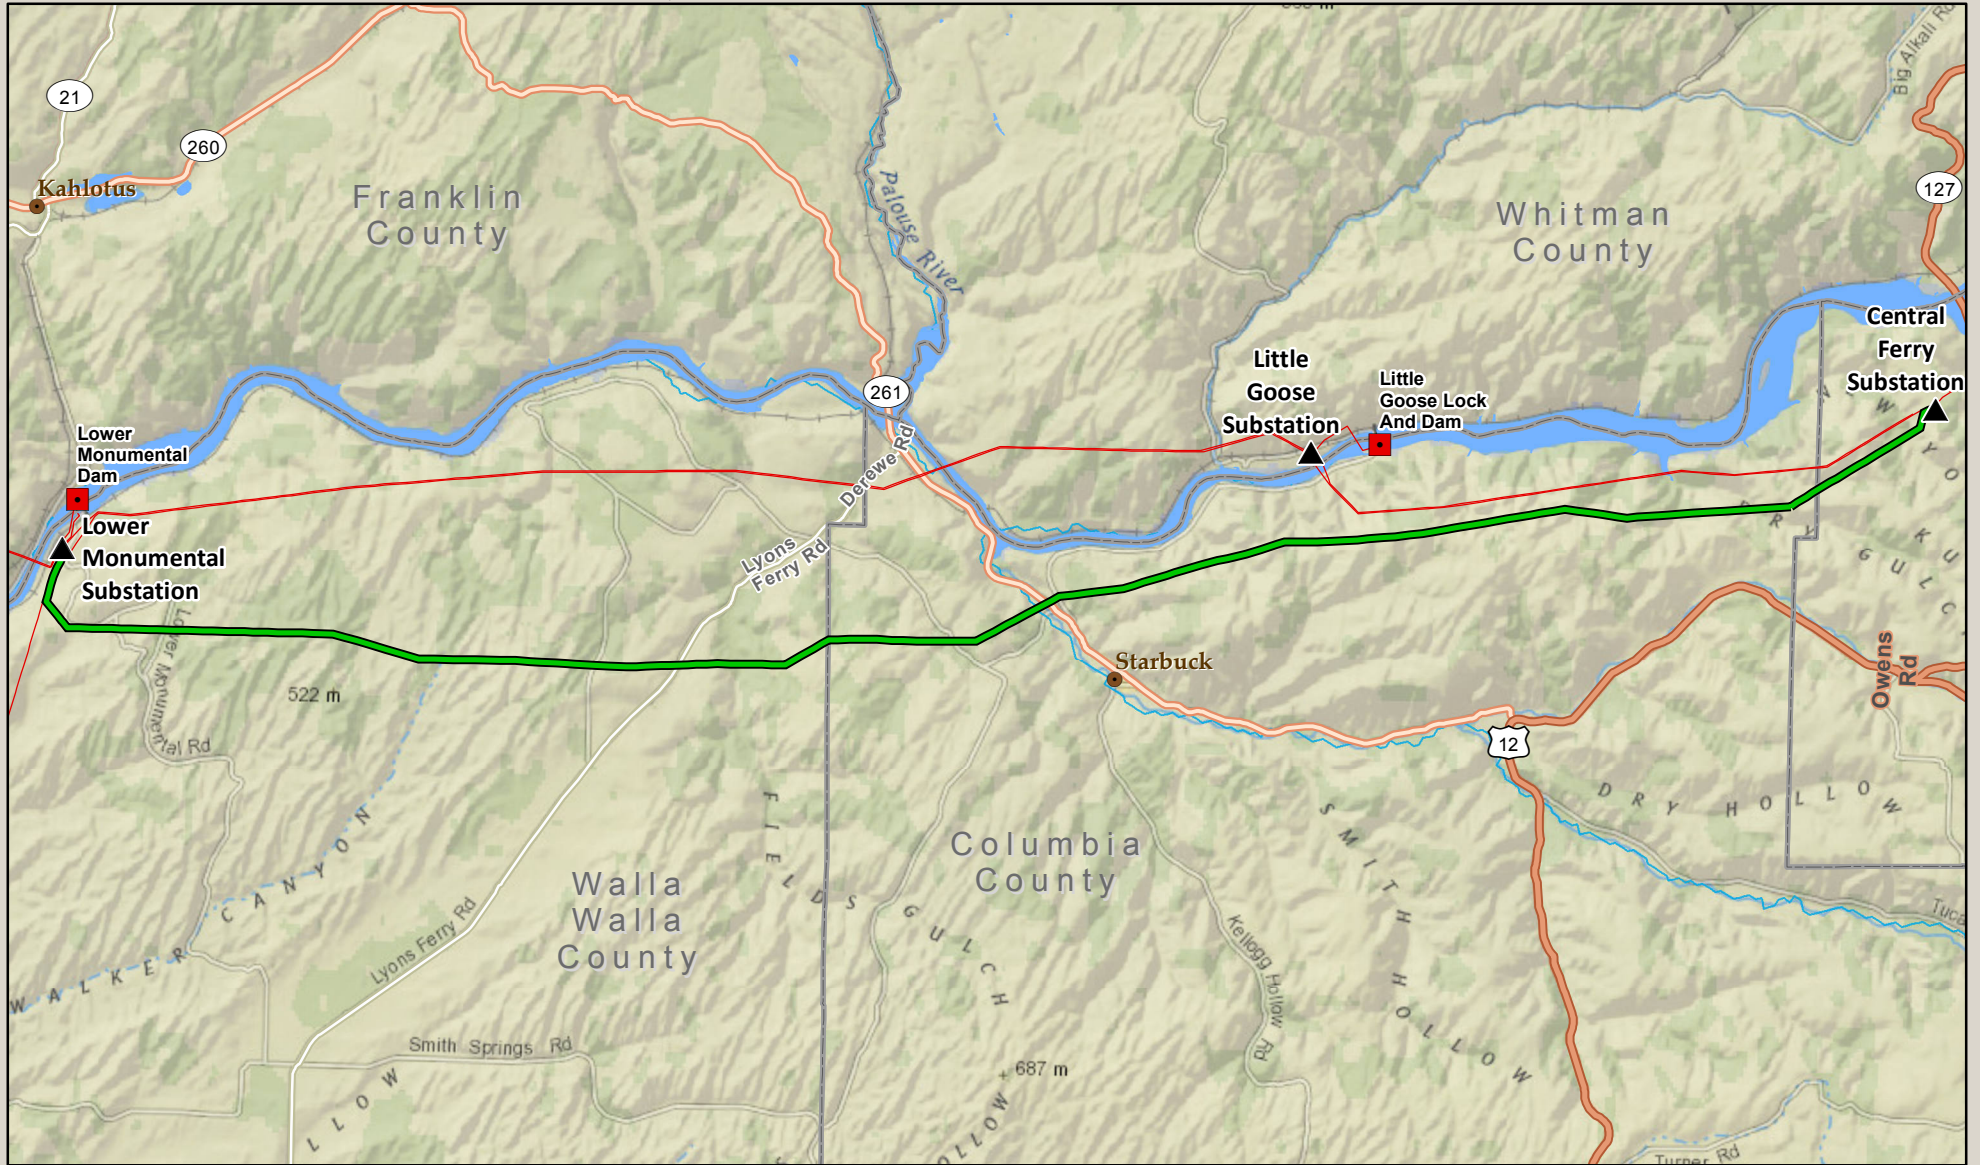

Central Ferry-Lower Monumental Transmission Line Project

Project Overview Map

-  BPA Transmission Line
-  Central Ferry-Lower Monumental Transmission Line
-  BPA Substation
-  County Boundary
-  Federal Dam