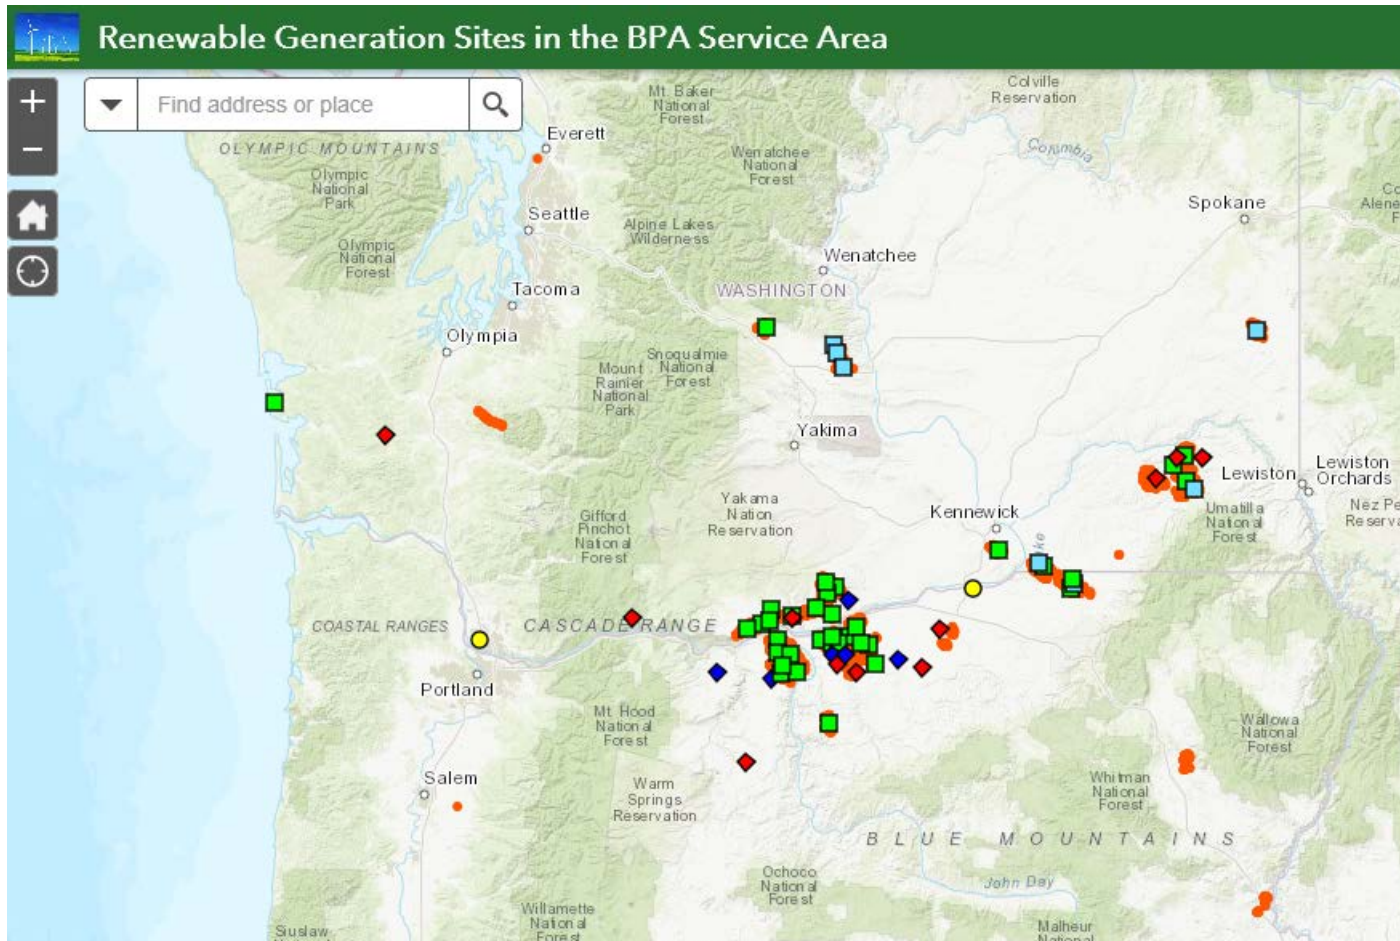

Spare Transformer Installation Program

Joint Operating Committee

Feb. 26, 2020

Spare Transformer Program

February 26, 2020

Schedule of Outages

- Rock Creek – Outage May 2020
- John Day – Outage September 2020
- Central Ferry – Outage March 2020
- Slatt – Outage October 2020

- FUTURE HUB SITES – 4th phase is no longer optional.