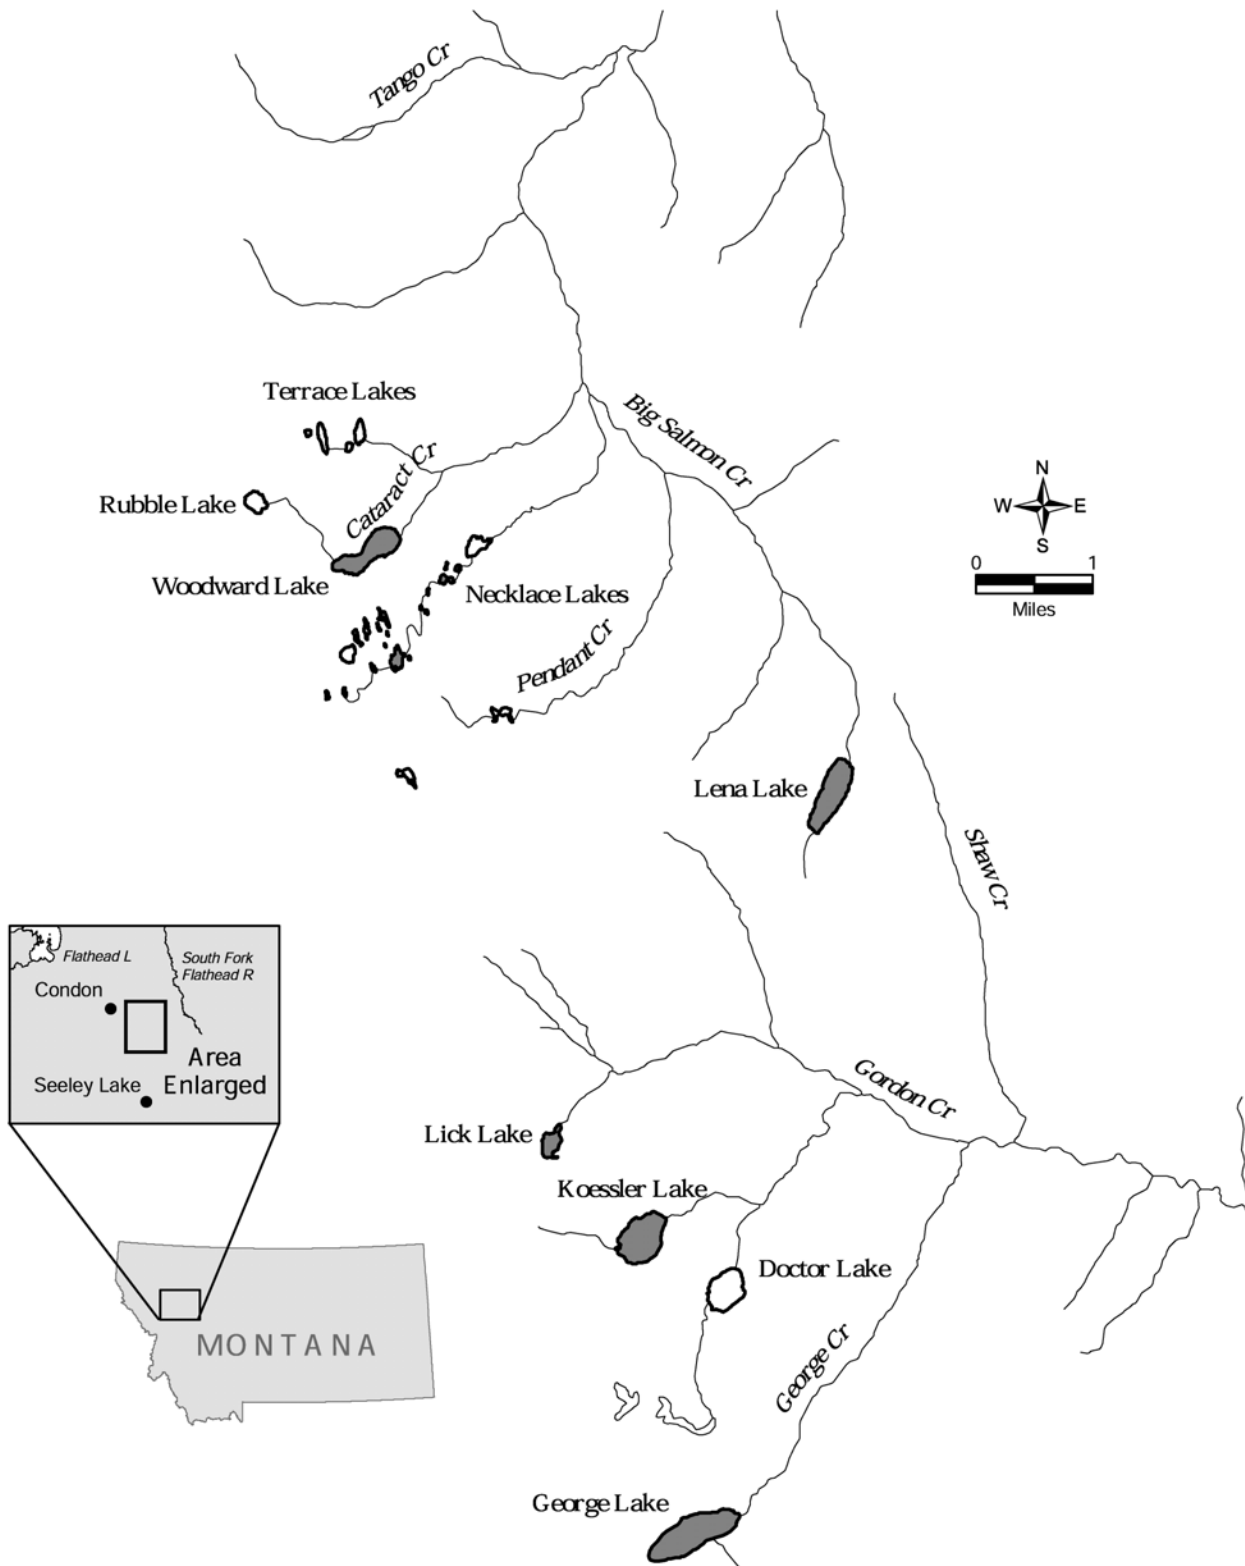

Figure 1. Map of non-wilderness lakes that contain hybrid trout populations, South Fork Flathead River drainage.

Figure 2. Map of wilderness lakes that contain hybrid trout populations, South Fork Flathead River.

Figure 3. Map of Sunburst Lake, which contains a hybrid trout population, Bob Marshall Wilderness, South Fork Flathead River drainage.

Figure 4. Map of Pyramid Lake, which contains a hybrid trout population, Bob Marshall Wilderness, South Fork Flathead River drainage.